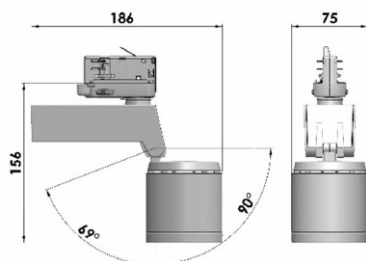

ArtikelNr.	Leistung [W]	Lichtfarbe	Winkel [°]	Lichtstrom [lm]	Chip	EEK	Farbe
LIV-182D061830070SW	27	830	15	3250	CLU038-1206	A+	Weiß
LIV-182D061830070NW	27	830	26	3250	CLU038-1206	A+	Weiß
LIV-182D061830070FW	27	830	30	3250	CLU038-1206	A+	Weiß
LIV-182D061830070WW	27	830	50	3250	CLU038-1206	A+	Weiß
LIV-182D061840070SW	27	840	15	3400	CLU038-1206	A+	Weiß
LIV-182D061840070NW	27	840	26	3400	CLU038-1206	A+	Weiß
LIV-182D061840070FW	27	840	30	3400	CLU038-1206	A+	Weiß
LIV-182D061840070WW	27	840	50	3400	CLU038-1206	A+	Weiß
LIV-182D061930070SW	27	930	15	2750	CLU038-1206	A+	Weiß
LIV-182D061930070NW	27	930	26	2750	CLU038-1206	A+	Weiß
LIV-182D061930070FW	27	930	30	2750	CLU038-1206	A+	Weiß
LIV-182D061930070WW	27	930	50	2750	CLU038-1206	A+	Weiß
LIV-182D061940070SW	27	940	15	2850	CLU038-1206	A+	Weiß
LIV-182D061940070NW	27	940	26	2850	CLU038-1206	A+	Weiß
LIV-182D061940070FW	27	940	30	2850	CLU038-1206	A+	Weiß
LIV-182D061940070WW	27	940	50	2850	CLU038-1206	A+	Weiß