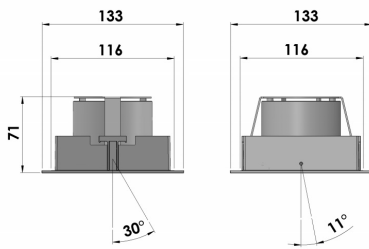

Casa DL LED

ArtikelNr.	Leistung [W]	Lichtfarbe	Winkel [°]	Lichtstrom [lm]	Chip	EEK	Farbe
LIV-110D061930075FW	28	930	32	2850	CLU038-1206	A+	Weiß
LIV-110D061930075WW	28	930	46	2850	CLU038-1206	A+	Weiß
LIV-110D061940075SW	28	940	15	3100	CLU038-1206	A+	Weiß
LIV-110D061940075NW	28	940	21	3100	CLU038-1206	A+	Weiß
LIV-110D061940075FW	28	940	32	3100	CLU038-1206	A+	Weiß
LIV-110D061940075WW	28	940	46	3100	CLU038-1206	A+	Weiß