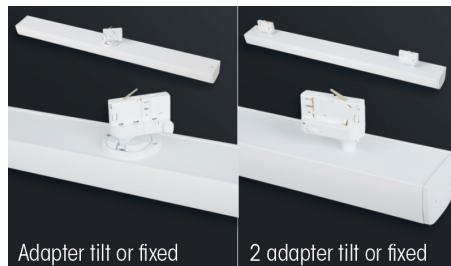

ArtikelNr.	Leistung [W]	Lichtfarbe	Lichtstrom [lm]	Verteilung	Adapter	EEK	Farbe
LIV-129X04444A39	32	840	3300	MP	1xGA69	A+	Schwarz
LIV-129X044F8A39	32	840	3300	MP	2xGA69 fixed	A+	Schwarz
LIV-129X04444989	32	840	3300	Opal diffusor	1xGA69	A+	Schwarz
LIV-129D043F8A39	52	830	6850	MP	2xGA69 fixed	A+	Schwarz
LIV-129D04344989	52	830	6590	Opal diffusor	1xGA69 adj.	A+	Schwarz
LIV-129D043F8989	52	830	6850	Opal diffusor	2xGA69 fixed	A+	Schwarz
LIV-129D04344986	52	830	6850	Opal diffusor	1xGA69	A+	Weiß
LIV-129DD44F8AS6	52	840	7250	D.Asym.	DALI	A+	Weiß
LIV-129D04444989	52	840	6988	Opal diffusor	1xGA69 adj.	A+	Schwarz
LIV-129D04444986	52	840	6988	Opal diffusor	1xGA69 adj.	A+	Weiß
LIV-129D06444976	52	935	6200	D.Asym.	1xGA69 adj.	A+	Weiß