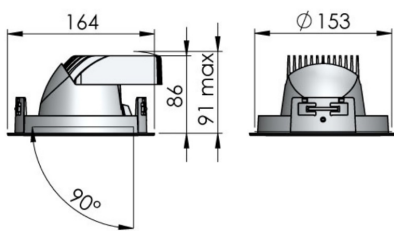

Lean DL Mini LED

ArtikelNr.	Leistung [W]	Lichtfarbe	Winkel [°]	Lichtstrom [lm]	Chip	EEK	Farbe
LIV-19MD061840090SW	34	840	15	4400	CLU038-1206	A+	Weiß
LIV-19MD061840090NW	34	840	20	4400	CLU038-1206	A+	Weiß
LIV-19MD061840090FW	34	840	30	4400	CLU038-1206	A+	Weiß
LIV-19MD061840090WW	34	840	50	4400	CLU038-1206	A+	Weiß
LIV-19MD061930090SW	34	930	15	3350	CLU038-1206	A	Weiß
LIV-19MD061930090NW	34	930	20	3350	CLU038-1206	A	Weiß
LIV-19MD061930090FW	34	930	30	3350	CLU038-1206	A	Weiß
LIV-19MD061930090WW	34	930	50	3350	CLU038-1206	A	Weiß
LIV-19MD061940090SW	34	940	15	3650	CLU038-1206	A+	Weiß
LIV-19MD061940090NW	34	940	20	3650	CLU038-1206	A+	Weiß
LIV-19MD061940090FW	34	940	30	3650	CLU038-1206	A+	Weiß
LIV-19MD061940090WW	34	940	50	3650	CLU038-1206	A+	Weiß