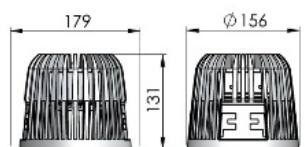

Smart LED

ArtikelNr.	Leistung [W]	Lichtfarbe	Winkel [°]	Lichtstrom [lm]	Chip	EEK	Farbe
LIV-10TD071930105WW	38	930	50	3400	CLU034-1208B8	A	Weiß
LIV-10TD071940105SW	38	940	10	3550	CLU034-1208B8	A	Weiß
LIV-10TD071940105NW	38	940	24	3550	CLU034-1208B8	A	Weiß
LIV-10TD071940105FW	38	940	30	3550	CLU034-1208B8	A	Weiß
LIV-10TD071940105WW	38	940	50	3550	CLU034-1208B8	A	Weiß
LIV-10TD071830120SW	44	830	10	4600	CLU034-1208B8	A	Weiß
LIV-10TD071830120NW	44	830	24	4600	CLU034-1208B8	A	Weiß
LIV-10TD071830120FW	44	830	30	4600	CLU034-1208B8	A	Weiß
LIV-10TD071830120WW	44	830	50	4600	CLU034-1208B8	A	Weiß
LIV-10TD071840120SW	44	840	10	4800	CLU034-1208B8	A+	Weiß
LIV-10TD071840120NW	44	840	24	4800	CLU034-1208B8	A+	Weiß
LIV-10TD071840120FW	44	840	30	4800	CLU034-1208B8	A+	Weiß
LIV-10TD071840120WW	44	840	50	4800	CLU034-1208B8	A+	Weiß
LIV-10TD071930120SW	44	930	10	3900	CLU034-1208B8	A	Weiß
LIV-10TD071930120NW	44	930	24	3900	CLU034-1208B8	A	Weiß
LIV-10TD071930120FW	44	930	30	3900	CLU034-1208B8	A	Weiß
LIV-10TD071930120WW	44	930	50	3900	CLU034-1208B8	A	Weiß
LIV-10TD071940120SW	44	940	10	4050	CLU034-1208B8	A	Weiß
LIV-10TD071940120NW	44	940	24	4050	CLU034-1208B8	A	Weiß
LIV-10TD071940120FW	44	940	30	4050	CLU034-1208B8	A	Weiß
LIV-10TD071940120WW	44	940	50	4050	CLU034-1208B8	A	Weiß

Farben/Colors

- Schwarz/Black
- Weiß/White
- Grau/Grey

Irrtümer und Änderungen vorbehalten. Die Abbildungen sind orientativ und können vom tatsächlichen Produkt abweichen.

© DG Licht Handels-GmbH & Co.KG, www.dg-licht.de

Druckdatum: 30.01.2020 15:01

Seite: 143/143.