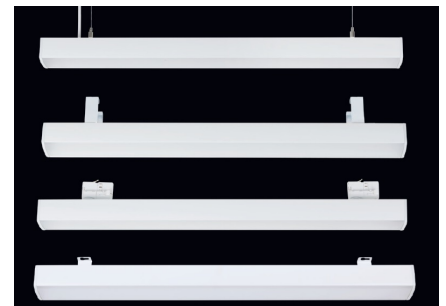

ArtikelNr.	Leistung [W]	Lichtfarbe	Lichtstrom [lm]	Verteilung	Adapter	EEK	Farbe
LIV-129X04444A39	32	840	3300	MP	1xGA69	A+	Schwarz
LIV-129X044F8A39	32	840	3300	MP	2xGA69 fixed	A+	Schwarz
LIV-129X04444989	32	840	3300	Opal diffusor	1xGA69	A+	Schwarz
LIV-129D043F8A39	52	830	6850	MP	2xGA69 fixed	A+	Schwarz
LIV-129D04344989	52	830	6590	Opal diffusor	1xGA69 adj.	A+	Schwarz
LIV-129D043F8989	52	830	6850	Opal diffusor	2xGA69 fixed	A+	Schwarz
LIV-129D04344986	52	830	6850	Opal diffusor	1xGA69	A+	Weiß
LIV-129DD44F8AS6	52	840	7250	D.Asym.	DALI	A+	Weiß
LIV-129D04444989	52	840	6988	Opal diffusor	1xGA69 adj.	A+	Schwarz
LIV-129D04444986	52	840	6988	Opal diffusor	1xGA69 adj.	A+	Weiß
LIV-129D06444976	52	935	6200	D.Asym.	1xGA69 adj.	A+	Weiß