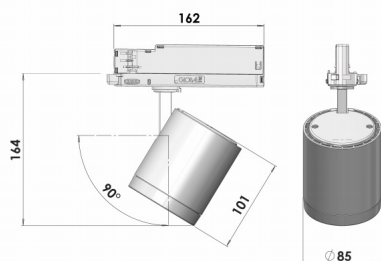

Kühlung/Cooling: Passiv/passive

Verfügbare Farben/available colors: silber-grau, weiß, schwarz/silver-grey, white, black

ArtikelNr.	Leistung [W]	Lichtfarbe	Winkel [°]	Lichtstrom [lm]	Chip	EEK	Farbe
LIV-16FD061830065SW	24	830	15	3200	CLU038-1206	A+	Weiß
LIV-16FD061830065NW	24	830	20	3200	CLU038-1206	A+	Weiß
LIV-16FD061830065FW	24	830	30	3200	CLU038-1206	A+	Weiß
LIV-16FD061830065WW	24	830	50	3200	CLU038-1206	A+	Weiß
LIV-16FD061840065SW	24	840	15	3300	CLU038-1206	A+	Weiß
LIV-16FD061840065NW	24	840	20	3300	CLU038-1206	A+	Weiß
LIV-16FD061840065FW	24	840	30	3300	CLU038-1206	A+	Weiß
LIV-16FD061840065WW	24	840	50	3300	CLU038-1206	A+	Weiß
LIV-16FD061940065SW	24	940	15	2750	CLU038-1206	A+	Weiß
LIV-16FD061940065NW	24	940	20	2750	CLU038-1206	A+	Weiß
LIV-16FD061940065FW	24	940	30	2750	CLU038-1206	A+	Weiß
LIV-16FD061940065WW	24	940	50	2750	CLU038-1206	A+	Weiß
LIV-16FD061930065SW	24	930 B.BBL	15	2550	CLU038-1206	A+	Weiß
LIV-16FD061930065NW	24	930 B.BBL	20	2550	CLU038-1206	A+	Weiß
LIV-16FD061930065FW	24	930 B.BBL	30	2550	CLU038-1206	A+	Weiß
LIV-16FD061930065WW	24	930 B.BBL	50	2550	CLU038-1206	A+	Weiß
LIV-16FD061935065SW	24	935 B.BBL	15	2650	CLU038-1206	A+	Weiß
LIV-16FD061935065NW	24	935 B.BBL	20	2650	CLU038-1206	A+	Weiß
LIV-16FD061935065FW	24	935 B.BBL	30	2650	CLU038-1206	A+	Weiß
LIV-16FD061935065WW	24	935 B.BBL	50	2650	CLU038-1206	A+	Weiß