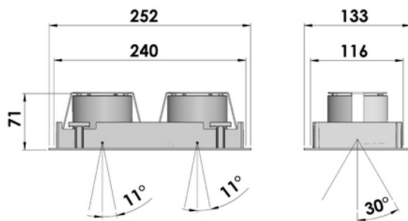

Casa Duo DL LED

ArtikelNr.	Leistung [W]	Lichtfarbe	Winkel [°]	Lichtstrom [lm]	Chip	EEK	Farbe
LIV-111D062930075FW	56	930	32	5700	CLU038-1206	A	Weiß
LIV-111D062930075WW	56	930	46	5700	CLU038-1206	A	Weiß
LIV-111D062940075SW	56	940	15	6200	CLU038-1206	A+	Weiß
LIV-111D062940075NW	56	940	21	6200	CLU038-1206	A+	Weiß
LIV-111D062940075FW	56	940	32	6200	CLU038-1206	A+	Weiß
LIV-111D062940075WW	56	940	46	6200	CLU038-1206	A+	Weiß