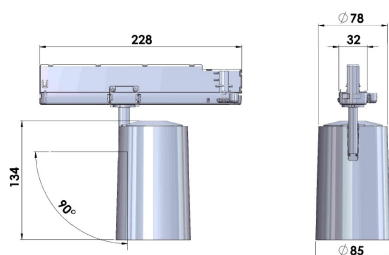

ArtikelNr.	Leistung [W]	Lichtfarbe	Winkel [°]	Lichtstrom [lm]	Chip	EEK	Farbe
LIV-15XD061830085SW	32	830	15	4100	CLU038-1206	A+	Weiß
LIV-15XD061830085FW	32	830	28	4100	CLU038-1206	A+	Weiß
LIV-15XD061830085WW	32	830	35	4100	CLU038-1206	A+	Weiß
LIV-15XD061840085SW	32	840	15	4200	CLU038-1206	A+	Weiß
LIV-15XD061840085FW	32	840	28	4200	CLU038-1206	A+	Weiß
LIV-15XD061840085WW	32	840	35	4200	CLU038-1206	A+	Weiß
LIV-15XD061940085SW	32	940	15	3500	CLU038-1206	A+	Weiß
LIV-15XD061940085FW	32	940	28	3500	CLU038-1206	A+	Weiß
LIV-15XD061940085WW	32	940	35	3500	CLU038-1206	A+	Weiß
LIV-15XD061930085SW	32	930 B.BBL	15	3250	CLU038-1206	A	Weiß
LIV-15XD061930085FW	32	930 B.BBL	28	3250	CLU038-1206	A	Weiß
LIV-15XD061930085WW	32	930 B.BBL	35	3250	CLU038-1206	A	Weiß
LIV-15XD061935085SW	32	935 B.BBL	15	3350	CLU038-1206	A+	Weiß
LIV-15XD061935085FW	32	935 B.BBL	28	3350	CLU038-1206	A+	Weiß
LIV-15XD061935085WW	32	935 B.BBL	35	3350	CLU038-1206	A+	Weiß