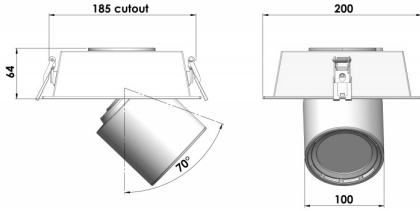

QS Cafeteria LED

ArtikelNr.	Leistung [W]	Lichtfarbe	Winkel [°]	Lichtstrom [lm]	Chip	EEK	Farbe
LIV-183D061940105FW	39	940	30	4200	CLU038-1206	A+	Weiß
LIV-183D061940105WW	39	940	50	4200	CLU038-1206	A+	Weiß