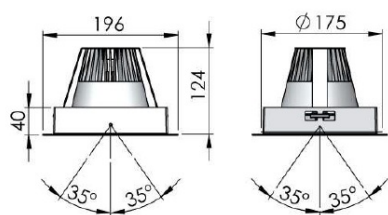

First Single LED

ArtikelNr.	Leistung [W]	Lichtfarbe	Winkel [°]	Lichtstrom [lm]	Chip	EEK	Farbe
LIV-10AD071930105NW	37	930	24	4200	CLU038-1206	A+	Weiß
LIV-10AD071930105FW	37	930	30	4200	CLU038-1206	A+	Weiß
LIV-10AD071930105WW	37	930	50	4200	CLU038-1206	A+	Weiß
LIV-10AD071940105SW	37	940	10	4550	CLU038-1206	A+	Weiß
LIV-10AD071940105NW	37	940	24	4550	CLU038-1206	A+	Weiß
LIV-10AD071940105FW	37	940	30	4550	CLU038-1206	A+	Weiß
LIV-10AD071940105WW	37	940	50	4550	CLU038-1206	A+	Weiß
LIV-10AD081830140SW	50	830	20	7000	CLU048-1212	A+	Weiß
LIV-10AD081830140FW	50	830	40	7000	CLU048-1212	A+	Weiß
LIV-10AD081830140WW	50	830	60	7000	CLU048-1212	A+	Weiß
LIV-10AD081840140SW	50	840	20	7200	CLU048-1212	A+	Weiß
LIV-10AD081840140FW	50	840	40	7200	CLU048-1212	A+	Weiß
LIV-10AD081840140WW	50	840	60	7200	CLU048-1212	A+	Weiß
LIV-10AD081930140SW	50	930	20	5700	CLU048-1212	A+	Weiß
LIV-10AD081930140FW	50	930	40	5700	CLU048-1212	A+	Weiß
LIV-10AD081930140WW	50	930	60	5700	CLU048-1212	A+	Weiß
LIV-10AD081940140SW	50	940	20	6100	CLU048-1212	A+	Weiß
LIV-10AD081940140FW	50	940	40	6100	CLU048-1212	A+	Weiß
LIV-10AD081940140WW	50	940	60	6100	CLU048-1212	A+	Weiß