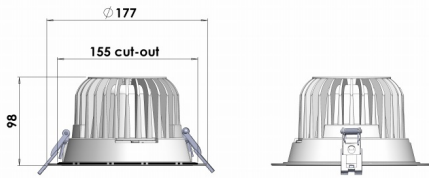

Meteor DL LED

ArtikelNr.	Leistung [W]	Lichtfarbe	Winkel [°]	Lichtstrom [lm]	Chip	EEK	Farbe
LIV-150D081930140SW	50	930 B.BBL	20	5650	CLU048-1212	A+	Weiß
LIV-150D081930140FW	50	930 B.BBL	40	5650	CLU048-1212	A+	Weiß
LIV-150D081930140WW	50	930 B.BBL	60	5650	CLU048-1212	A+	Weiß
LIV-150D081935140SW	50	935 B.BBL	20	5750	CLU048-1212	A+	Weiß
LIV-150D081935140FW	50	935 B.BBL	40	5750	CLU048-1212	A+	Weiß
LIV-150D081935140WW	50	935 B.BBL	60	5750	CLU048-1212	A+	Weiß