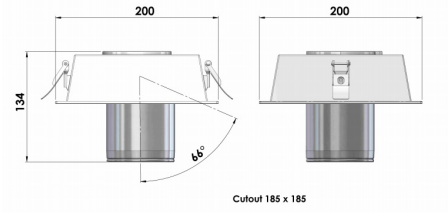

QS Standard LED

ArtikelNr.	Leistung [W]	Lichtfarbe	Winkel [°]	Lichtstrom [lm]	Chip	EEK	Farbe
LIV-187D061940090FW	34	940	30	3650	CLU038-1206	A+	Weiß
LIV-187D061940090WW	34	940	50	3650	CLU038-1206	A+	Weiß

Farben/Colors

- Schwarz/Black
- Weiß/White
- Grau/Grey