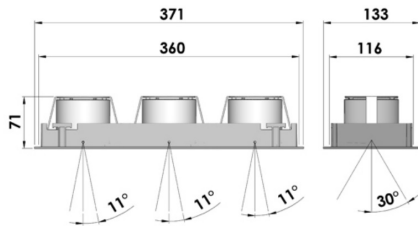

Casa Trio DL LED

ArtikelNr.	Leistung [W]	Lichtfarbe	Winkel [°]	Lichtstrom [lm]	Chip	EEK	Farbe
LIV-112D063930075FW	84	930	32	8550	CLU038-1206	A	Weiß
LIV-112D063930075WW	84	930	46	8550	CLU038-1206	A	Weiß
LIV-112D063940075SW	84	940	15	9300	CLU038-1206	A	Weiß
LIV-112D063940075NW	84	940	21	9300	CLU038-1206	A	Weiß
LIV-112D063940075FW	84	940	32	9300	CLU038-1206	A	Weiß
LIV-112D063940075WW	84	940	46	9300	CLU038-1206	A	Weiß