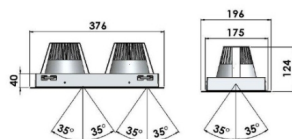

First Duo LED

ArtikelNr.	Leistung [W]	Lichtfarbe	Winkel [°]	Lichtstrom [lm]	Chip	EEK	Farbe
LIV-10BD072930105SW	74	930	10	8400	CLU038-1206	A+	Weiß
LIV-10BD072930105NW	74	930	24	8400	CLU038-1206	A+	Weiß
LIV-10BD072930105FW	74	930	30	8400	CLU038-1206	A+	Weiß
LIV-10BD072930105WW	74	930	50	8400	CLU038-1206	A+	Weiß
LIV-10BD072940105SW	74	940	10	9100	CLU038-1206	A+	Weiß
LIV-10BD072940105NW	74	940	24	9100	CLU038-1206	A+	Weiß
LIV-10BD072940105FW	74	940	30	9100	CLU038-1206	A+	Weiß
LIV-10BD072940105WW	74	940	50	9100	CLU038-1206	A+	Weiß
LIV-10BD082830140SW	100	830	20	14000	CLU048-1212	A+	Weiß
LIV-10BD082830140FW	100	830	40	14000	CLU048-1212	A+	Weiß
LIV-10BD082830140WW	100	830	60	14000	CLU048-1212	A+	Weiß
LIV-10BD082840140SW	100	840	20	14400	CLU048-1212	A+	Weiß
LIV-10BD082840140FW	100	840	40	14400	CLU048-1212	A+	Weiß
LIV-10BD082840140WW	100	840	60	14400	CLU048-1212	A+	Weiß
LIV-10BD082930140SW	100	930	20	11400	CLU048-1212	A+	Weiß
LIV-10BD082930140FW	100	930	40	11400	CLU048-1212	A+	Weiß
LIV-10BD082930140WW	100	930	60	11400	CLU048-1212	A+	Weiß
LIV-10BD082940140SW	100	940	20	12200	CLU048-1212	A+	Weiß
LIV-10BD082940140FW	100	940	40	12200	CLU048-1212	A+	Weiß
LIV-10BD082940140WW	100	940	60	12200	CLU048-1212	A+	Weiß