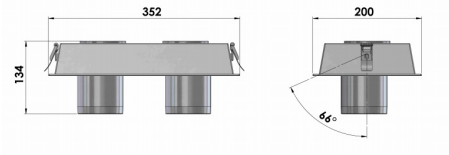

QS Standard Duo LED

ArtikelNr.	Leistung [W]	Lichtfarbe	Winkel [°]	Lichtstrom [lm]	Chip	EEK	Farbe
LIV-188D062940090FW	68	940	30	7300	CLU038-1206	A	Weiß
LIV-188D062940090WW	68	940	50	7300	CLU038-1206	A	Weiß