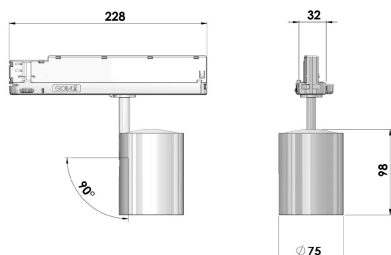

ArtikelNr.	Leistung [W]	Lichtfarbe	Winkel [°]	Lichtstrom [lm]	Chip	EEK	Farbe
LIV-15KD061830085SW	32	830	15	4100	CLU038-1206	A+	Weiß
LIV-15KD061830085NW	32	830	21	4100	CLU038-1206	A+	Weiß
LIV-15KD061830085FW	32	830	32	4100	CLU038-1206	A+	Weiß
LIV-15KD061830085WW	32	830	46	4100	CLU038-1206	A+	Weiß
LIV-15KD061840085SW	32	840	15	4200	CLU038-1206	A+	Weiß
LIV-15KD061840085NW	32	840	21	4200	CLU038-1206	A+	Weiß
LIV-15KD061840085FW	32	840	32	4200	CLU038-1206	A+	Weiß
LIV-15KD061840085WW	32	840	46	4200	CLU038-1206	A+	Weiß
LIV-15KD061940085SW	32	940	15	3500	CLU038-1206	A+	Weiß
LIV-15KD061940085NW	32	940	21	3500	CLU038-1206	A+	Weiß
LIV-15KD061940085FW	32	940	32	3500	CLU038-1206	A+	Weiß
LIV-15KD061940085WW	32	940	46	3500	CLU038-1206	A+	Weiß
LIV-15KD061930085SW	32	930 B.BBL	15	3250	CLU038-1206	A	Weiß
LIV-15KD061930085NW	32	930 B.BBL	21	3250	CLU038-1206	A	Weiß
LIV-15KD061930085FW	32	930 B.BBL	32	3250	CLU038-1206	A	Weiß
LIV-15KD061930085WW	32	930 B.BBL	46	3250	CLU038-1206	A	Weiß
LIV-15KD061935085SW	32	935 B.BBL	15	3350	CLU038-1206	A+	Weiß
LIV-15KD061935085NW	32	935 B.BBL	21	3350	CLU038-1206	A+	Weiß
LIV-15KD061935085FW	32	935 B.BBL	32	3350	CLU038-1206	A+	Weiß
LIV-15KD061935085WW	32	935 B.BBL	46	3350	CLU038-1206	A+	Weiß